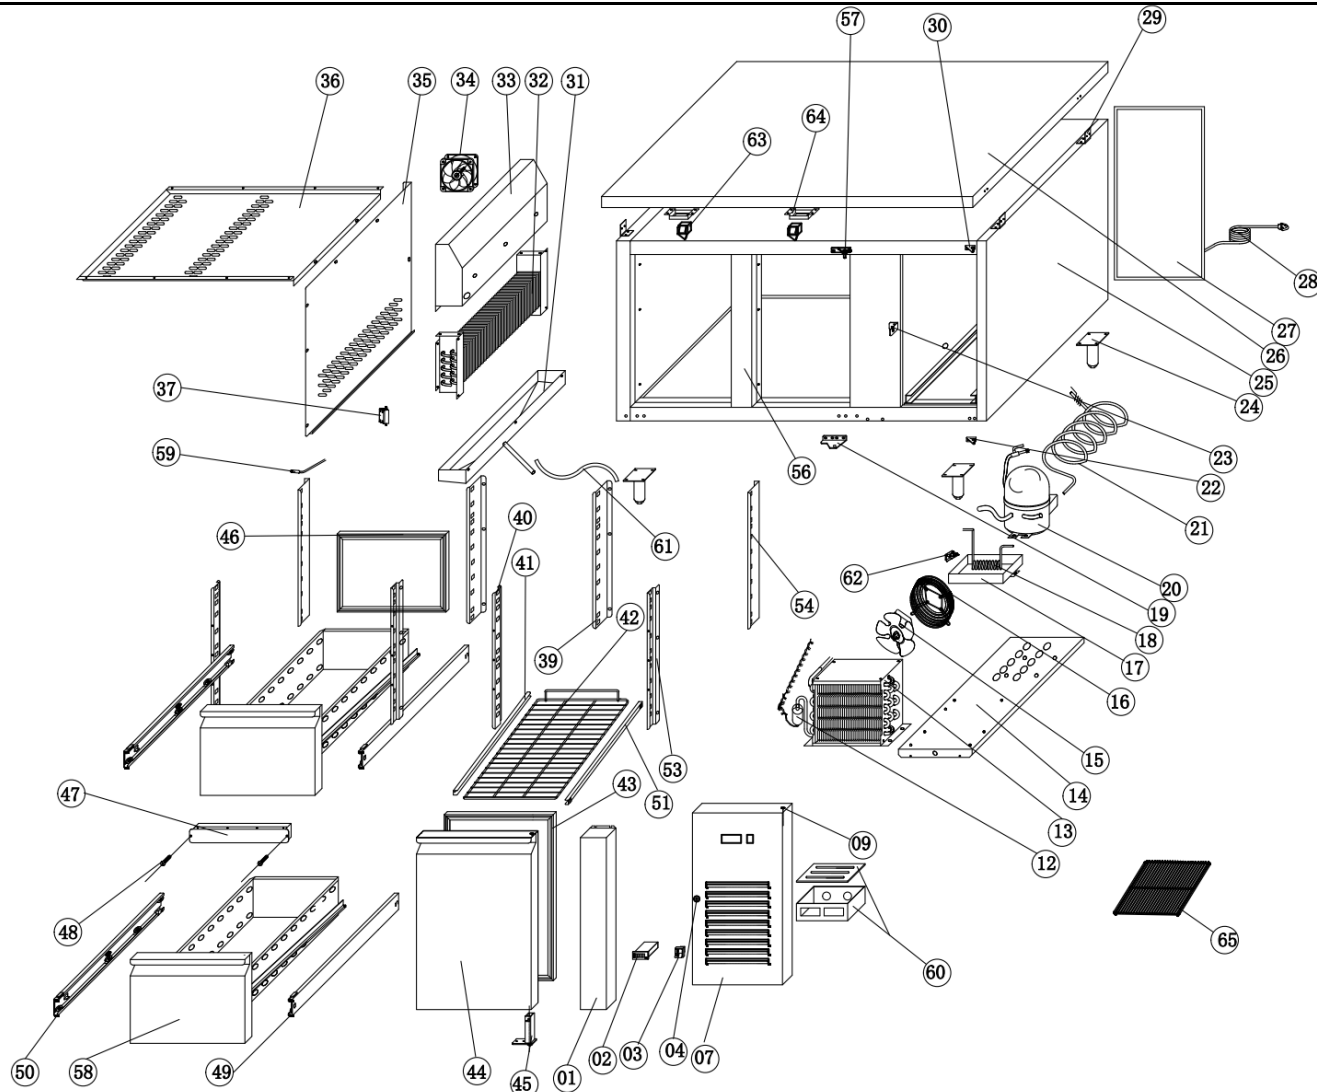

Spare part information

7450.5015

CombiSteel

7450.5015

Spare part list 7450.5015

POS:	Part Number.:	Description:	Additional information:	Aantal:
1	**	FIXED FRONT PANEL		1PC
2	9338.4876	THERMOSTAT		1PC
3	9108.0244	MAIN SWITCH		1PC
4	9338.0300	LOCK		1PC
7	**	FRONT PANEL		1PC
9	9338.0295	BUSHING		2PCS
12	9181.0004	FILTER DRIER		1PC
13	**	CONDENSER		1PC
14	**	UNIT BOARD		1PC
15	**	CODENSER FAN		1PC
16	**	BASKETC GUARD GRILLS		1PC
17	9338.2176	WATER BOX		1PC
18	**	EVAPORATE PIPE		1PC
19	**	DOOR DOWN HINGE RIGHT		1PC
20	9390.2771	COMPRESSOR		1PC
21	**	SUCTION PIPE+CAPILLARY		1PC
22	**	FRONT PANEL DOWN HINGE		1PC
23	**	LOCK HOOK		1 PCS
24	**	Feet		4PCS
25	**	BODY		1PC
26	**	TOP		1PC
27	**	UNIT ROOM COVER		1PC
28	9338.2208	PLUG		1PC
29	**	TOP FIXED BOARD		4PCS
30	**	FRONT PANEL UP HINGE		1PC
31	9338.0256	EVAPORATOR WATER PAN		1PC

Spare part list 7450.5015

POS:	Part Number.:	Description:	Additional information:	Aantal:
32	**	EVAPORATOR		1PC
33	**	FAN SUPPORT		1PC
34	**	CIRCUIT FAN		1PC
35	**	EVAPORATOR COVER		1PC
36	**	AIR FLOW CONDUCT BOARD		1PC
37	9993.2448	SENSOR FIXED BOX		1PC
39	**	BACK SUPPORT LEFT		2PCS
40	**	FRONT SUPPORT LEFT		2PCS
41	**	GUIDE LEFT		1PC
42	4627.005	SHELF		1PC
43	9338.0095	GASKET		2PCS
44	**	DOOR		1PC
45	**	DOOR SPRING HINGE		1PC
46	9338.0775	GASKET		2PCS
47	**	BRIDGE		1PC
48	9338.2602	SCREW		2PCS
49	9338.1025	GUIDE(RIGHT)		2PCS
50	9338.1026	GUIDE(LEFT)		2PCS
51	**	GUIDE RIGHT		2PCS
53	**	FRONT SUPPORT RIGHT		2PCS
54	**	BACK SUPPORT RIGHT		2PCS
56	**	MIDDLE BRIDGE		1PC
57	9338.2508	DOOR UP HINGE RIGHT		1PC
58	**	DRAWER		2PCS
59	**	SENSOR		1PC
60	**	JUNCTION BOX		1PC
61	**	DRAIN PIPE		1PC

Spare part list 7450.5015

POS:	Part Number.:	Description:	Additional information:	Aantal:
62	**	DRAIN PIPE FIXER		1PC
63	**	Door Switch		2PCS
64	**	Door Switch box		2PCS
65	**	Floor Protector Shelf		1PC
		## = Parts cannot be ordered separately.		
		** = No article number known, must be requested specifically.		