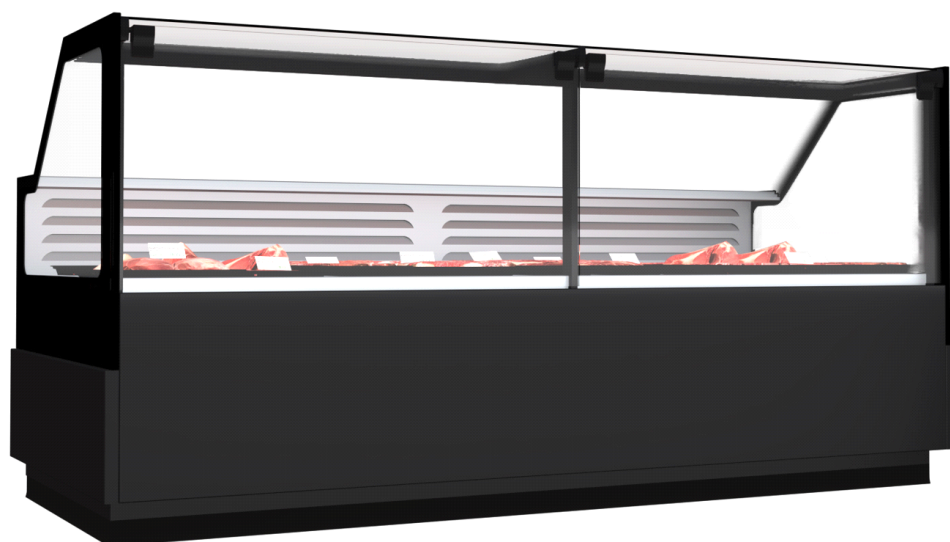

Spare part information

7076.0030

7076.0030

Spare part list 7076.0030

POS:	Art.No.:	Omschrijving:	Aantal:
1	**	SHEET SIDE PANEL - LEFT	
2	**	SHEET SIDE PANEL - RIGHT	
3	**	PLASTIC PLINTH SKIRTING (SIDE)	
4	**	SIDE PANEL GLASS	
5	**	SLIDING BACK DOOR - PLEXIGLASS (IN) (OPTIONAL)	
6	**	SLIDING BACK DOOR - PLEXIGLASS (OUT) (OPTIONAL)	
7	**	REAR TABLE	
8	**	EVAPORATOR FAN SHEET	
9	**	JUNCTION BOX	
10	**	EVAPORATOR FAN	
11	**	EVAPORATOR	
12	**	EVAPORATOR BLOW SHEET	
13	**	EVAPORATOR SIDE COVER SHEET	
14	**	BODY (BACK)	
15	**	PROFILE BODY	
16	**	FOOT	
17	**	ANTI-MIST FAN	
18	**	ANTI-MIST FAN SHEET	
19	**	BODY	
20	**	BLOW SHEET HOLDER	
21	**	TOP GLASS HOLDER (ALUMINIUM)	
22	**	FRONT GLASS HOLDER - LEFT (ALUMINIUM)	
23	**	FRONT GLASS HOLDER - MIDDLE (ALUMINIUM)	
24	**	FRONT GLASS HOLDER - RIGHT (ALUMINIUM)	
25	**	TOP GLASS	
26	**	FRONT DECOR SHEET	
27	**	PLINTH SHEET	
28	**	PLASTIC PLINTH SKIRTING (FRONT)	
29	**	PLASTIC PLINTH SKIRTING (BACK)	
30	**	CONDENSING UNIT COVER SHEET	
31	**	ELECTRIC PANEL COVER SHEET	
32	**	ELECTRIC PANEL	
33	**	CONTROLLER PANEL	
34	**	COMPRESSOR	
35	**	ELECTRIC COMPONENTS (COMPRESSOR)	
36	**	JUNCTION BOX (CONDENSING UNIT)	
37	**	LIQUID RECEIVER	
38	**	CONDENSER	
39	**	CONDENSER - SUCTION BY PASS SHEET	
40	**	FRONT GLASS	

Spare part list 7076.0030

POS:	Art.No.:	Omschrijving:	Aantal:
41	**	AIR SUCTION GLASS	
.		## = Parts cannot be ordered separately.	
.		** = No article number known, must be requested specifically.	

7076.0030