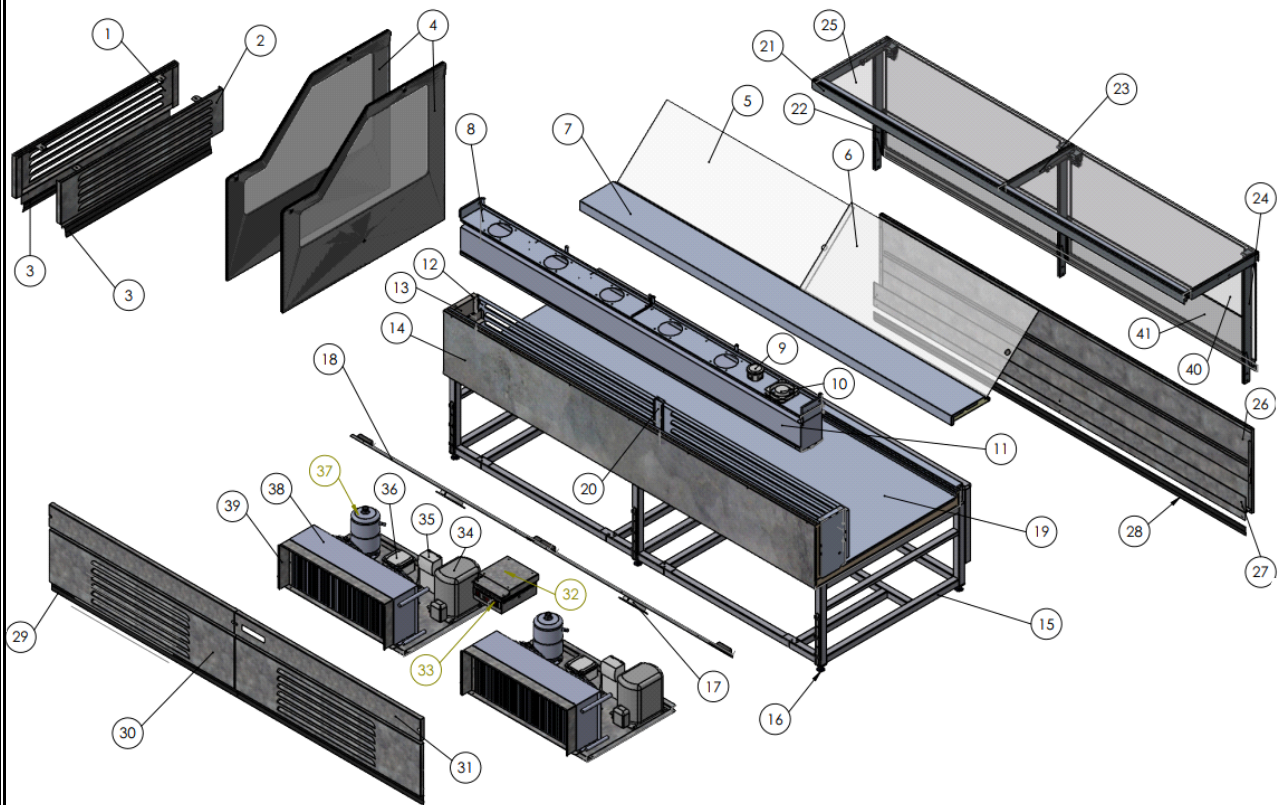

Spare part information

7076.0030

7076.0030

Spare part list 7076.0030

POS:	Art.No.:	Omschrijving:	Aantal:
1	**	SHEET SIDE PANEL - LEFT	
2	**	SHEET SIDE PANEL - RIGHT	
3	**	PLASTIC PLINTH SKIRTING (SIDE)	
4	**	SIDE PANEL GLASS	
5	**	SLIDING BACK DOOR - PLEXIGLASS (IN) (OPTIONAL)	
6	**	SLIDING BACK DOOR - PLEXIGLASS (OUT) (OPTIONAL)	
7	**	REAR TABLE	
8	**	EVAPORATOR FAN SHEET	
9	**	JUNCTION BOX	
10	**	EVAPORATOR FAN	
11	**	EVAPORATOR	
12	**	EVAPORATOR BLOW SHEET	
13	**	EVAPORATOR SIDE COVER SHEET	
14	**	BODY (BACK)	
15	**	PROFILE BODY	
16	**	FOOT	
17	**	ANTI-MIST FAN	
18	**	ANTI-MIST FAN SHEET	
19	**	BODY	
20	**	BLOW SHEET HOLDER	
21	**	TOP GLASS HOLDER (ALUMINIUM)	
22	**	FRONT GLASS HOLDER - LEFT (ALUMINIUM)	
23	**	FRONT GLASS HOLDER - MIDDLE (ALUMINIUM)	
24	**	FRONT GLASS HOLDER - RIGHT (ALUMINIUM)	
25	**	TOP GLASS	
26	**	FRONT DECOR SHEET	
27	**	PLINTH SHEET	
28	**	PLASTIC PLINTH SKIRTING (FRONT)	
29	**	PLASTIC PLINTH SKIRTING (BACK)	
30	**	CONDENSING UNIT COVER SHEET	
31	**	ELECTRIC PANEL COVER SHEET	
32	**	ELECTRIC PANEL	
33	**	CONTROLLER PANEL	
34	**	COMPRESSOR	
35	**	ELECTRIC COMPONENTS (COMPRESSOR)	
36	**	JUNCTION BOX (CONDENSING UNIT)	
37	**	LIQUID RECEIVER	
38	**	CONDENSER	
39	**	CONDENSER - SUCTION BY PASS SHEET	
40	**	FRONT GLASS	

Spare part list 7076.0030

POS:	Art.No.:	Omschrijving:	Aantal:
41	**	AIR SUCTION GLASS	
.		## = Parts cannot be ordered separately.	
.		** = No article number known, must be requested specifically.	

7076.0030